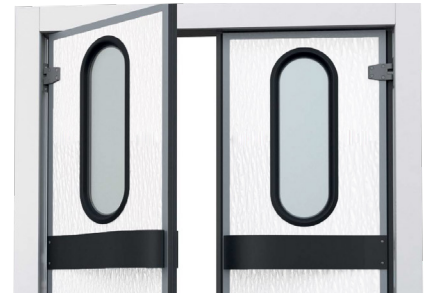

Certifications

Education Bathroom stalls

Hygienic Wall and Ceiling Solutions

Installation Options / Engineered Solutions

Glasbord® with Surfaseal® Self Adhesive peel and stick panels (Hygibreak®)

Glasbord® with Surfaseal® laminated on Rigid Board (Hygimat)

Glasbord® with Surfaseal® Sandwich Panels (Hygispan®)

Glasbord® with Surfaseal® Modular Panels (Hygicold)

Traditional Installation

Custom Made Hygienic Doors (Hygidoor)

Profiles and Accessories

- PVC profiles (division bars, inside corners, outside corners)
- Stainless Steel Profiles
- Safety Barriers
- Polyurathane seam sealant
- Heavy duty skirting
- Suspended Ceiling Grid